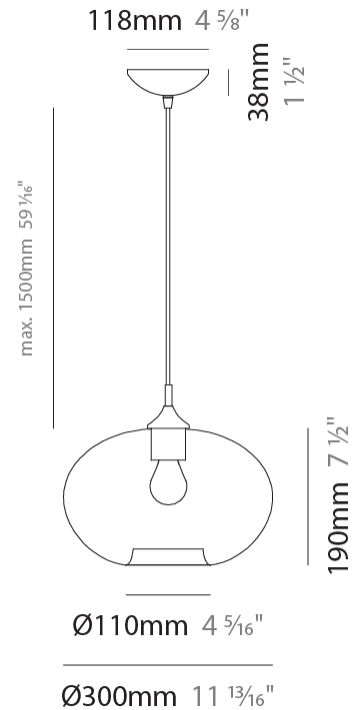

PARIGI CIPOLLA MONOPOINT SUSPENSION

D141077-

base number Finish
Options

1. To build a product code in our configurator select the specify button on the base model # product page
2. To build a manual product code on this datasheet choose from the options listed below in blue font and add the suffix to the base model #

GENERAL

Series: Parigi Cipolla
Subseries: Parigi Cipolla Monopoint
Partner: Cangini & Tucci
Division: Design
Installation: Suspension
Product Type: Pendant
Mounting Location: Ceiling

PHYSICAL

Shape: Sphere
Diameter (mm): 300
Diameter (in): 11 ¹³/₁₆
Height (mm): 190
Height (in): 7 ¹/₂
Max. Overall Height (mm): 1690
Max. Overall Height (in): 66 ⁹/₁₆
Weight (kg): 1.40
Weight (lbs): 3.09
Fixture Finish: [AMB / GRN / PNK / RUB / SKB / SMK / TOB / TRA](#)
Holder Finish: CHR
Fixture Material: Glass / Metal
Primary Material: Glass - Borosilicate
Cable Details: 1500mm Cable

ELECTRICAL

Number of Lamps: 1
Lamp Type: LED Retrofit
Bulb Included: Bulb Not Included
Max. Wattage Per Lamp (W): 8
Lamp Base: E26
Input Voltage (V): 120
Upon Request: 277Vac / GU24

LED

OPTICAL

RATINGS AND CERTIFICATIONS

Certified By: Certified for North American Standards
IP rating: IP20

PROJECT
TYPE
SPECIFIER
QUANTITY
DATE