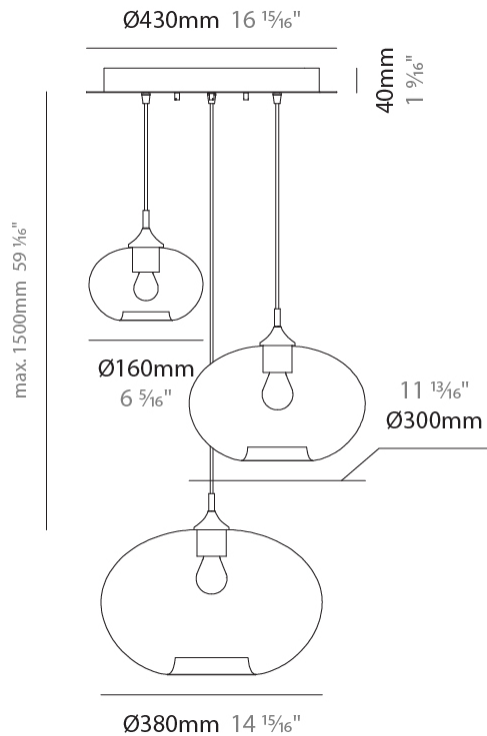

PARIGI CIPOLLA 3 LIGHT CLUSTER SUSPENSION

D141083-

base number   Finish
Options

PROJECT	_____
TYPE	_____
SPECIFIER	_____
QUANTITY	_____
DATE	_____

1. To build a product code in our configurator select the specify button on the base model # product page
2. To build a manual product code on this datasheet choose from the options listed below in blue font and add the suffix to the base model #

GENERAL

Series: Parigi Cipolla
Subseries: Parigi Cipolla 3 Light Cluster
Partner: Cangini & Tucci
Division: Design
Installation: Suspension
Product Type: Pendant
Mounting Location: Ceiling

PHYSICAL

Shape: Sphere
Diameter (mm): 430
Diameter (in): 16 ¹⁵/₁₆
Max. Overall Height (mm): 1500
Max. Overall Height (in): 59 ¹/₁₆
Weight (kg): 6.4
Weight (lbs): 14.2
Fixture Finish: [AMB](#) / [GRN](#) / [PNK](#) / [RUB](#) / [SKB](#) / [SMK](#) / [TOB](#) / [TRA](#)
Holder Finish: PSS
Fixture Material: Glass / Metal
Primary Material: Glass - Borosilicate
Cable Details: 1500mm Cable

ELECTRICAL

Number of Lamps: 3
Lamp Type: LED Retrofit
Bulb Included: Bulb Not Included
Total Output Wattage (W): 20
Max. Wattage Per Lamp (W): 8 + 4
Lamp Base: E26 + E12
Input Voltage (V): 120

LED

OPTICAL

RATINGS AND CERTIFICATIONS

Certified By: Certified for North American Standards
IP rating: IP20