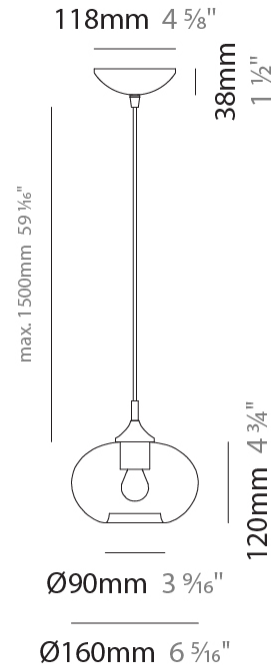

PARIGI CIPOLLA MONOPOINT SUSPENSION

D141075-CP

base number   Finish
Options

1. To build a product code in our configurator select the specify button on the base model # product page
2. To build a manual product code on this datasheet choose from the options listed below in blue font and add the suffix to the base model #

GENERAL

Series: Parigi Cipolla
Subseries: Parigi Cipolla Monopoint
Partner: Cangini & Tucci
Division: Design
Installation: Suspension
Product Type: Pendant
Mounting Location: Ceiling

PHYSICAL

Shape: Sphere
Diameter (mm): 160
Diameter (in): 6 ⁵/₁₆
Height (mm): 120
Height (in): 4 ³/₄
Max. Overall Height (mm): 1620
Max. Overall Height (in): 63 ³/₄
Weight (kg): 0.45
Weight (lbs): 0.99
[Fixture Finish: AMB / GRN / PNK / RUB / SKB / SMK / TOB / TRA](#)
Holder Finish: CHR
Fixture Material: Glass / Metal
Primary Material: Glass - Borosilicate
Cable Details: 1500mm Cable

ELECTRICAL

Number of Lamps: 1
Lamp Type: LED Retrofit
Bulb Included: Bulb Not Included
Max. Wattage Per Lamp (W): 4
Lamp Base: E12
Input Voltage (V): 120

LED

OPTICAL

RATINGS AND CERTIFICATIONS

Certified By: Certified for North American Standards
IP rating: IP20

PROJECT	_____
TYPE	_____
SPECIFIER	_____
QUANTITY	_____
DATE	_____