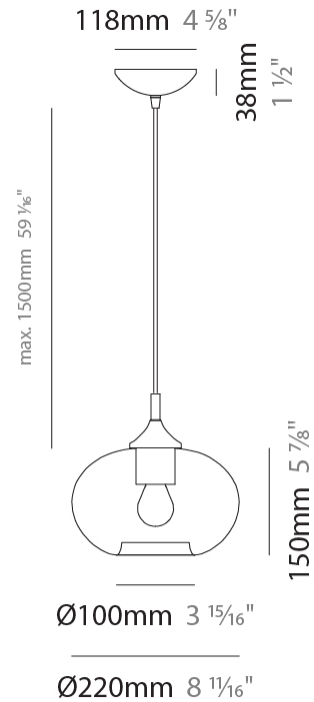

PROJECT	_____
TYPE	_____
SPECIFIER	_____
QUANTITY	_____
DATE	_____

PARIGI CIPOLLA MONOPOINT SUSPENSION

D141076-

base number   Finish
Options

1. To build a product code in our configurator select the specify button on the base model # product page
2. To build a manual product code on this datasheet choose from the options listed below in blue font and add the suffix to the base model #

GENERAL

Series: Parigi Cipolla
Subseries: Parigi Cipolla Monopoint
Partner: Cangini & Tucci
Division: Design
Installation: Suspension
Product Type: Pendant
Mounting Location: Ceiling

PHYSICAL

Shape: Sphere
Diameter (mm): 220
Diameter (in): 8 11/16
Height (mm): 150
Height (in): 5 7/8
Max. Overall Height (mm): 1650
Max. Overall Height (in): 64 15/16
Weight (kg): 1.10
Weight (lbs): 2.43
Fixture Finish: [AMB](#) / [GRN](#) / [PNK](#) / [RUB](#) / [SKB](#) / [SMK](#) / [TOB](#) / [TRA](#)
Holder Finish: CHR
Fixture Material: Glass / Metal
Primary Material: Glass - Borosilicate
Cable Details: 1500mm Cable

ELECTRICAL

Number of Lamps: 1
Lamp Type: LED Retrofit
Bulb Included: Bulb Not Included
Max. Wattage Per Lamp (W): 8
Lamp Base: E26
Input Voltage (V): 120
Upon Request: 277Vac / GU24

LED

OPTICAL

RATINGS AND CERTIFICATIONS

Certified By: Certified for North American Standards
IP rating: IP20