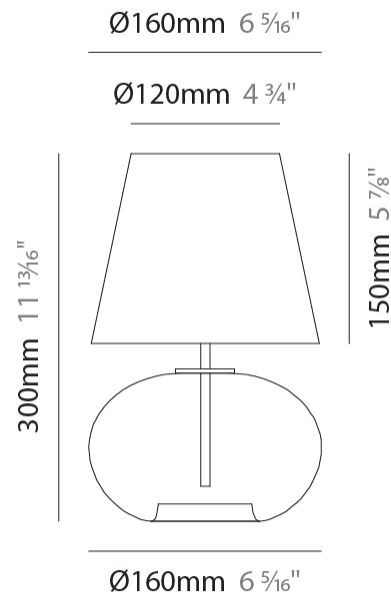

PARIGI CIPOLLA PORTABLE

D144008-

base number   Finish
Options

1. To build a product code in our configurator select the specify button on the base model # product page
2. To build a manual product code on this datasheet choose from the options listed below in blue font and add the suffix to the base model #

GENERAL

Series: Parigi Cipolla
Partner: Cangini & Tucci
Division: Design
Installation: Portable
Product Type: Table
Mounting Location: Table

PHYSICAL

Shape: Sphere
Diameter (mm): 160
Diameter (in): 6 ⁵/₁₆
Height (mm): 300
Height (in): 11 ¹³/₁₆
Weight (kg): 0.52
Weight (lbs): 1.15
Fixture Finish: [AMB](#) / [GRN](#) / [PNK](#) / [RUB](#) / [SKB](#) / [SMK](#) / [TOB](#) / [TRA](#)
Holder Finish: CHR
Fixture Material: Glass / Metal
Primary Material: Glass - Borosilicate

ELECTRICAL

Number of Lamps: 1
Lamp Type: LED Retrofit
Bulb Included: Bulb Not Included
Max. Wattage Per Lamp (W): 4
Lamp Base: E12
Input Voltage (V): 120

LED

OPTICAL

RATINGS AND CERTIFICATIONS

Certified By: Certified for North American Standards
IP rating: IP20