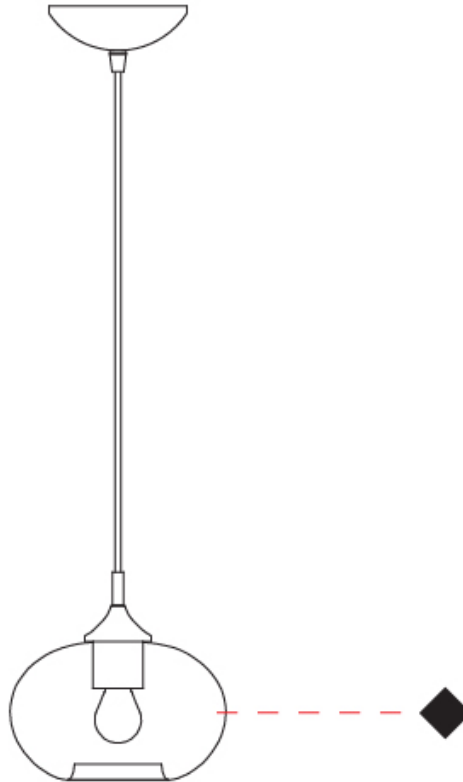

PARIGI CIPOLLA MONOPOINT SUSPENSION

D141075-

PROJECT

TYPE

SPECIFIER

QUANTITY

DATE

D