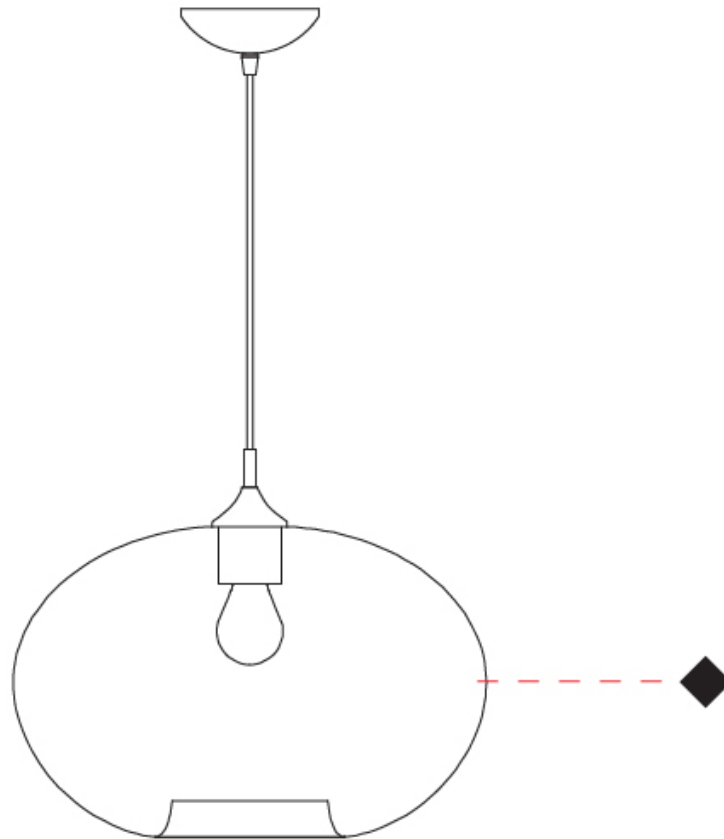

PARIGI CIPOLLA MONOPOINT SUSPENSION

D141078-

PROJECT _____

TYPE _____

SPECIFIER _____

QUANTITY _____

DATE _____

D