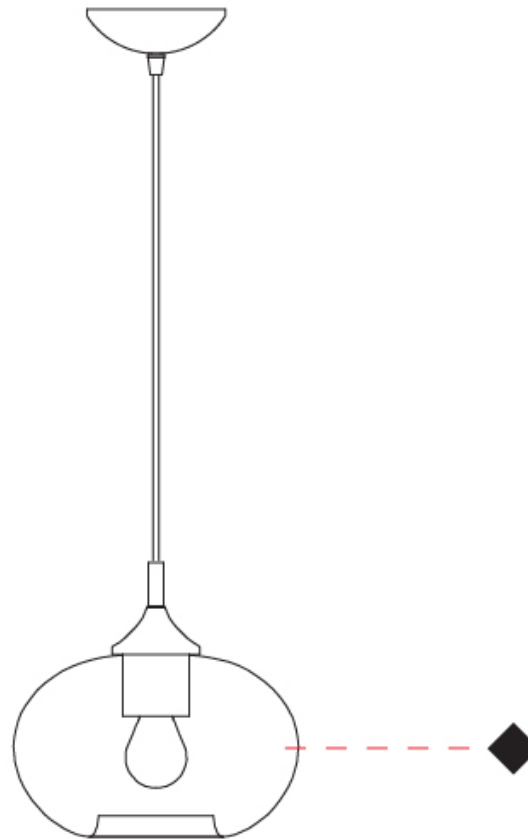

PARIGI CIPOLLA MONOPOINT SUSPENSION

D141076-

PROJECT _____

TYPE _____

SPECIFIER _____

QUANTITY _____

DATE _____

D