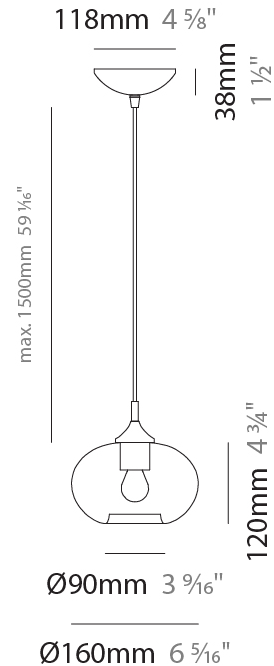

PROJECT
TYPE
SPECIFIER
QUANTITY
DATE

PARIGI CIPOLLA MONOPOINT SUSPENSION

D141075-

base number   Finish
Options

1. To build a product code in our configurator select the specify button on the base model # product page
2. To build a manual product code on this datasheet choose from the options listed below in blue font and add the suffix to the base model #

GENERAL

Series: Parigi Cipolla
Subseries: Parigi Cipolla Monopoint
Partner: Cangini & Tucci
Division: Design
Installation: Suspension
Product Type: Pendant
Mounting Location: Ceiling

PHYSICAL

Shape: Sphere
Diameter (mm): 160
Diameter (in): 6 ⁵/₁₆
Height (mm): 120
Height (in): 4 ³/₄
Max. Overall Height (mm): 1620
Max. Overall Height (in): 63 ³/₄
Weight (kg): 0.45
Weight (lbs): 0.99
[Fixture Finish: AMB / GRN / PNK / RUB / SKB / SMK / TOB / TRA](#)
Holder Finish: CHR
Fixture Material: Glass / Metal
Primary Material: Glass - Borosilicate
Cable Details: 1500mm Cable

ELECTRICAL

Number of Lamps: 1
Lamp Type: LED Retrofit
Bulb Included: Bulb Not Included
Max. Wattage Per Lamp (W): 4
Lamp Base: E12
Input Voltage (V): 120

LED

OPTICAL

RATINGS AND CERTIFICATIONS

Certified By: Certified for North American Standards
IP rating: IP20