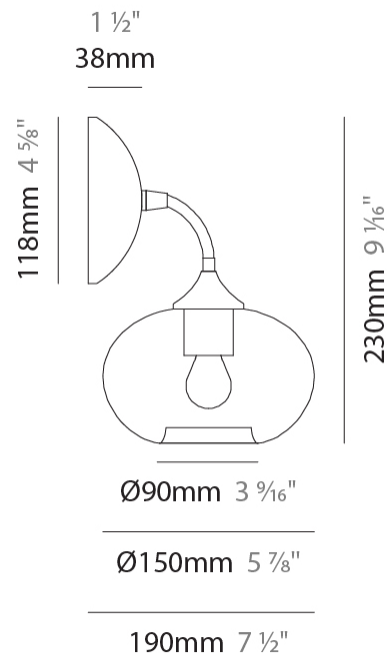

PROJECT
TYPE
SPECIFIER
QUANTITY
DATE

PARIGI CIPOLLA SURFACE

D143014-

base number Finish
Options

1. To build a product code in our configurator select the specify button on the base model # product page
2. To build a manual product code on this datasheet choose from the options listed below in blue font and add the suffix to the base model #

GENERAL

Series: Parigi Cipolla
Partner: Cangiini & Tucci
Division: Design
Installation: Surface
Product Type: Wall Surface
Mounting Location: Wall

PHYSICAL

Shape: Sphere
Length (mm): 150
Length (in): 5 ⁷/₈
Height (mm): 230
Depth (mm): 190
Height (in): 9 ¹/₁₆
Depth (in): 7 ¹/₂
Weight (kg): 0.45
Weight (lbs): 0.99
Fixture Finish: [AMB](#) / [GRN](#) / [PNK](#) / [RUB](#) / [SKB](#) / [SMK](#) / [TOB](#) / [TRA](#)
Holder Finish: CHR
Fixture Material: Glass / Metal
Primary Material: Glass - Borosilicate

ELECTRICAL

Number of Lamps: 1
Lamp Type: LED Retrofit
Bulb Included: Bulb Not Included
Max. Wattage Per Lamp (W): 4
Lamp Base: E12
Input Voltage (V): 120

LED

OPTICAL

RATINGS AND CERTIFICATIONS

Certified By: Certified for North American Standards
IP rating: IP20